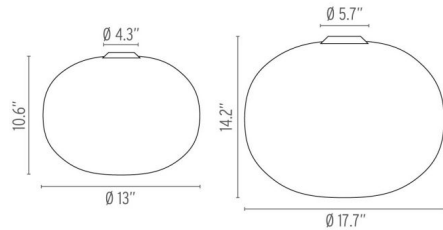

Description

The Glo-Ball Ceiling Flush Mount features an acid-etched, hand blown, Opal glass diffuser with a Grey finish. UL listed.

Shown in gray / opal

Specifications

COLOR	Opal
BODY FINISH	Gray
WATTAGE	100W
DIMMER	Standard 120V
DIMENSIONS	13"W x 10.6"H
BULB NOT INCLUDED	1 x T8/Medium (E26)/100W/120V LED
OTHER BULB OPTIONS	T38/Medium (E26)/120V LED
COUNTRY OF ORIGIN	Italy