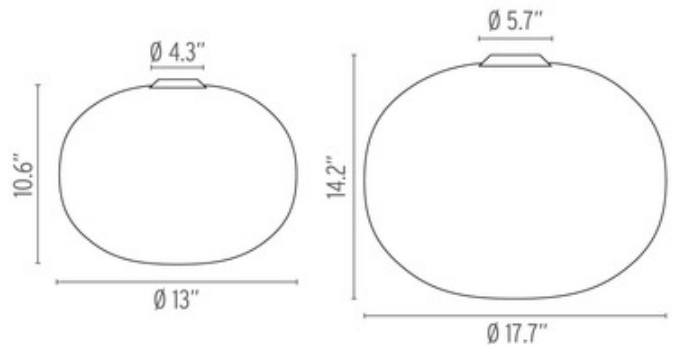

**DESIGNER**

Jasper Morrison

**BRAND**

Flos Lighting

**DESCRIPTION**

The Glo-Ball Ceiling Flush Mount features an acid-etched, hand blown, Opal glass diffuser with a Grey finish. Two sizes available. One 100/150 watt 120 volt T10 medium base Halogen bulb is included. Small: 13 inch diameter x 10.6 inch height. Large: 17.7 inch diameter x 14.2 inch height. UL listed.

*Shown in: Gray / Opal*

<b>SHADE COLOR</b>	Opal
<b>BODY FINISH</b>	Gray
<b>WATTAGE</b>	100W
<b>DIMMER</b>	Standard 120V
<b>DIMENSIONS</b>	13"W x 10.6"H
<b>LAMP</b>	1 x T10/Medium (E26)/100W/120V Halogen