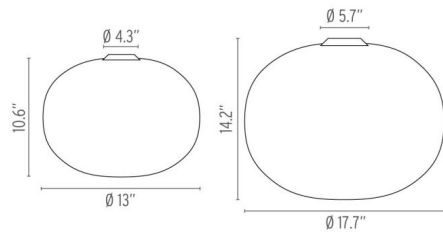

Description

The Glo-Ball Ceiling Flush Mount features an acid-etched, hand blown, Opal glass diffuser with a Grey finish. Two sizes available. One 100/150 watt 120 volt T10 medium base Halogen bulb is included. Small: 13 inch diameter x 10.6 inch height. Large: 17.7 inch diameter x 14.2 inch height. UL listed.

Shown in gray / opal

Specifications

COLOR	Opal
BODY FINISH	Gray
WATTAGE	100W
DIMMER	Standard 120V
DIMENSIONS	13"W x 10.6"H
BULB NOT INCLUDED	1 x T8/Medium (E26)/100W/120V Halogen
OTHER BULB OPTIONS	T38/Medium (E26)/120V LED
COUNTRY OF ORIGIN	Italy