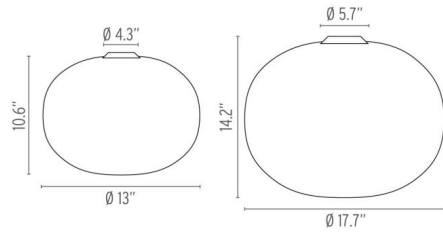

Description

The Glo-Ball Ceiling Flush Mount features an acid-etched, hand blown, Opal glass diffuser with a Grey finish. UL listed.

Shown in gray / opal

Specifications

COLOR	Opal
BODY FINISH	Gray
WATTAGE	100W
DIMMER	Standard 120V
DIMENSIONS	13"W x 10.6"H
BULB NOT INCLUDED	1 x T8/Medium (E26)/100W/120V LED
OTHER BULB OPTIONS	T38/Medium (E26)/120V LED
COUNTRY OF ORIGIN	Italy