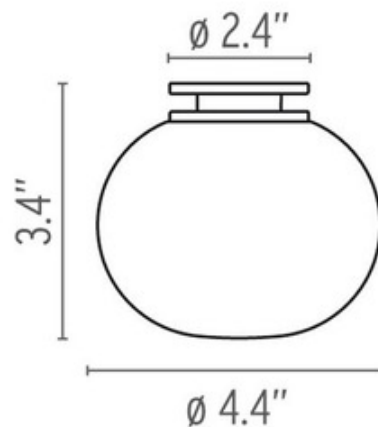

DESIGNER

Jasper Morrison

BRAND

FLOS

DESCRIPTION

The Mini Glo-Ball Wall/Ceiling Light features an acid-etched, hand blown, Opal glass diffuser with a White finish. One 25 watt 120 volt T4 G9 base halogen bulb is required, but not included. 4.4 inch diameter x 3.4 inch height. UL listed. Please note, the base of the fixture will not cover a standard US junction box, a reduction ring is required and included.

Shown in: White / Opal

SHADE COLOR	Opal
BODY FINISH	White
WATTAGE	25W
DIMMER	Standard 120V
DIMENSIONS	4.4"W x 3.4"H
BULB NOT INCLUDED	
LAMP	1 x JCD/G9/25W/120V Halogen

SPEC #

FLO61949

COMPANY

PROJECT

FIXTURE TYPE