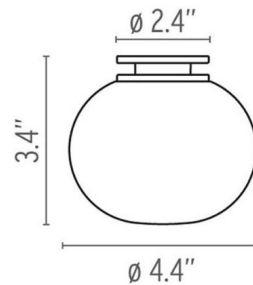

Description

The Mini Glo-Ball Wall/Ceiling Light features an acid-etched, hand blown, Opal glass diffuser with a White finish. One 25 watt 120 volt T4 G9 base halogen bulb is required, but not included. 4.4 inch diameter x 3.4 inch height. UL listed. Please note, the base of the fixture will not cover a standard US junction box, a reduction ring is required and included.

Shown in white / opal

Specifications

COLOR	Opal
BODY FINISH	White
WATTAGE	25W
DIMMER	Standard 120V
DIMENSIONS	4.4"W x 3.4"H
BULB NOT INCLUDED	1 x JCD/G9/25W/120V Halogen
COUNTRY OF ORIGIN	Italy

CLICK TO VIEW PRODUCT