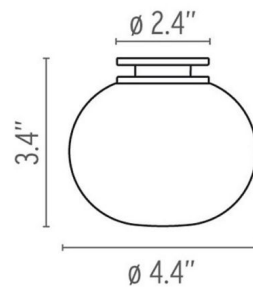

Description

The Mini Glo-Ball Wall/Ceiling Light features an acid-etched, hand blown, Opal glass diffuser with a White finish. One 25 watt 120 volt T4 G9 base halogen bulb is required, but not included. 4.4 inch diameter x 3.4 inch height. UL listed. Please note, the base of the fixture will not cover a standard US junction box, a reduction ring is required and included.

Shown in white / opal

Specifications

COLOR	Opal
BODY FINISH	White
WATTAGE	25W
DIMMER	Standard 120V
DIMENSIONS	4.4"W x 3.4"H
BULB NOT INCLUDED	1 x JCD/G9/25W/120V Halogen
COUNTRY OF ORIGIN	Italy

CLICK TO VIEW PRODUCT