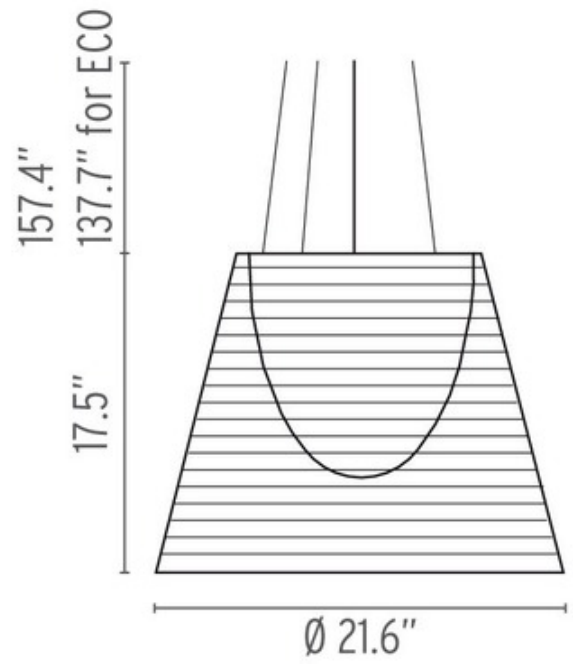

DESIGNER

Philippe Starck

BRAND

FLOS

DESCRIPTION

KTribe S3 Pendant features an inner White diffuser and a transparent, Aluminized Silver, Fumee and aluminized bronze polymethyl-methacrylate shade. Features three stainless steel cables and a white ceiling rose. One 250 watt, 120 volt, T10 medium base Halogen bulb is included. 21.6 inch diameter x 17.5 inch height with 174.9 inch overall length. UL listed.

SHADE COLOR	Transparent
BODY FINISH	Stainless Steel
WATTAGE	250W
DIMMER	Standard 120V
DIMENSIONS	174.9"L x 21.6"W x 17.5"H
BULB INCLUDED	
LAMP	1 x T10/Medium (E26)/250W/120V Halogen

SPEC # FLO61957

COMPANY	PROJECT	FIXTURE TYPE	APPROVED BY	DATE