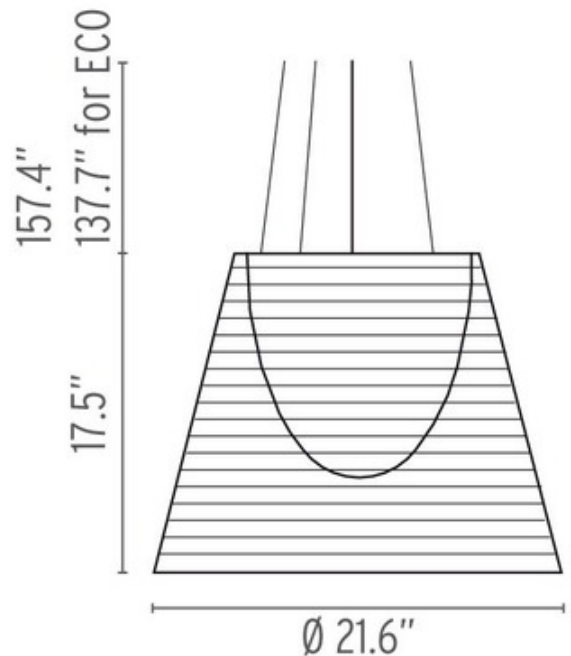

### DESCRIPTION

KTribe S3 Pendant features an inner White diffuser and a transparent, Aluminized Silver, Fumee and aluminized bronze polymethyl-methacrylate shade. Features three stainless steel cables and a white ceiling rose. One 250 watt, 120 volt, T10 medium base Halogen bulb is included. 21.6 inch diameter x 17.5 inch height with 174.9 inch overall length. UL listed.

SHADE COLOR	Transparent
BODY FINISH	Stainless Steel
WATTAGE	250W
DIMMER	Standard 120V
DIMENSIONS	174.9"L x 21.6"W x 17.5"H
BULB INCLUDED	
LAMP	1 x T10/Medium (E26)/250W/120V Halogen

SPEC #

FLO61957

COMPANY