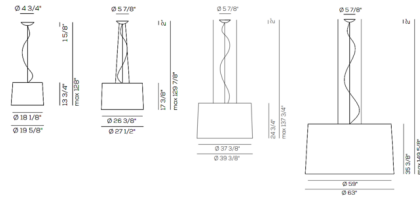

Description

The Velvet Acoustic LED Pendant features a cone shape shade covered in a flame-retardant Micro 2000 fabric made of polyester and cotton which has a suede appearance. Includes White or Warm White diffuser. Available with an integrated LED module or medium base LED bulb option. NOTE: 19.63 and 27.5 inch width options not available with integrated LED module. Acoustic Performance: Equivalent Absorption Area, which reaches a maximum of 2.05, can reduce noise by up to 40%.

Shown in white / brown shade / warm white diffuser

Specifications

COLOR Brown Shade / Warm White Diffuser
 BODY FINISH White
 WATTAGE 65W
 DIMMER Standard 120V
 DIMENSIONS 63\"W x 35.38\"H
 BULB INCLUDED 5 x A19/Medium (E26)/13W/120V LED
 COUNTRY OF ORIGIN Italy