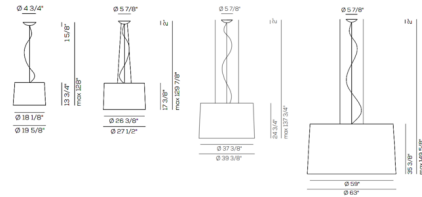

Description

The Velvet Acoustic LED Pendant features a cone shape shade covered in a flame-retardant Micro 2000 fabric made of polyester and cotton which has a suede appearance. Includes White or Warm White diffuser. Available with an integrated LED module or medium base LED bulb option. NOTE: 19.63 and 27.5 inch width options not available with integrated LED module. Acoustic Performance: Equivalent Absorption Area, which reaches a maximum of 2.05, can reduce noise by up to 40%.

Shown in white / brown shade / warm white diffuser

Specifications

COLOR Brown Shade / Warm White Diffuser
 BODY FINISH White
 WATTAGE 65W
 DIMMER Standard 120V
 DIMENSIONS 63\"W x 35.38\"H
 BULB INCLUDED 5 x A19/Medium (E26)/13W/120V LED
 COUNTRY OF ORIGIN Italy