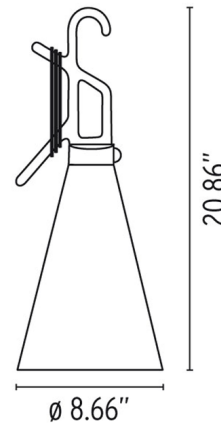

Shown in orange / opal

CLICK TO VIEW PRODUCT

Notes: