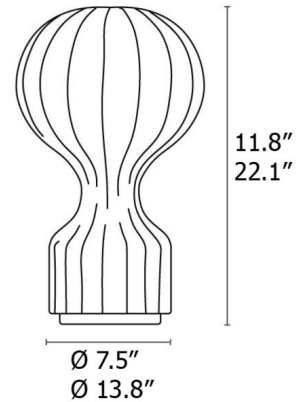

Specifications

COLOR	White
BODY FINISH	N/A
WATTAGE	60W
DIMMER	N/A
DIMENSIONS	13.77"W x 22.04"H
BULB NOT INCLUDED	1 x A19/Medium (E26)/60W/120V Incandescent
OTHER BULB OPTIONS	1 x A19/Medium (E26)/120V LED
COUNTRY OF ORIGIN	Italy

CLICK TO VIEW PRODUCT

Notes: