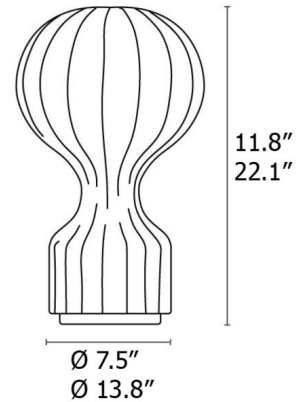

Specifications

COLOR	White
BODY FINISH	N/A
WATTAGE	60W
DIMMER	N/A
DIMENSIONS	7.48"W x 11.81"H
BULB NOT INCLUDED	1 x G16.5/Candelabra (E12)/60W/120V Incandescent
OTHER BULB OPTIONS	G16.5/Candelabra (E12)/120V LED
COUNTRY OF ORIGIN	Italy

CLICK TO VIEW PRODUCT

Notes: