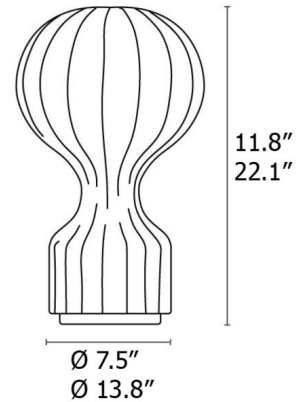

### Description

Gatto Piccolo table lamp features a white powder coated internal steel structure sprayed with a unique cocoon resin to create the diffuser which is then protected by a transparent sprayed on finish. Features On/Off switch on power cord. General light distribution.

### Specifications

COLOR	White
BODY FINISH	N/A
WATTAGE	60W
DIMMER	N/A
DIMENSIONS	7.48"W x 11.81"H
BULB NOT INCLUDED	1 x G16.5/Candelabra (E12)/60W/120V Incandescent
OTHER BULB OPTIONS	G16.5/Candelabra (E12)/120V LED
COUNTRY OF ORIGIN	Italy