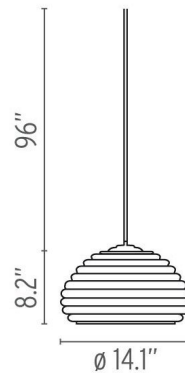

Lightology

lightology.com
866-954-4489
05-21-26

Project: _____

Company: _____

Location: _____ Fixture Type: _____

SPEC #: **FLO61970**

Approved On: _____ Approved By: _____

Splugen Brau Suspension By FLOS

Description

Invoking the busy, bustling energy of a beehive, the Splugen Brau Suspension feels both charming and decidedly powerful. Polished and protected with transparent paint, the spun aluminum reflector provides clean, direct light. One 100 watt 120 volt half chrome medium base incandescent bulb is included. 14.1 inch width x 8.2 inch height x 96 inch length. UL listed.

Specifications

COLOR	N/A
BODY FINISH	Polished Aluminum
WATTAGE	100W
DIMMER	Standard 120V
DIMENSIONS	96"L x 14.1"W x 8.2"H
BULB NOT INCLUDED	1 x Mirrored/Medium (E26)/100W/120V Incandescent
OTHER BULB OPTIONS	1 x A21/Medium (E26)/120V LED
COUNTRY OF ORIGIN	Italy

CLICK TO VIEW PRODUCT

Notes: