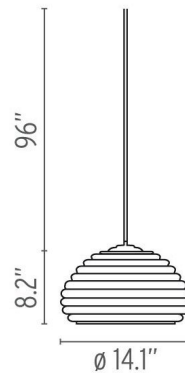

### Description

Invoking the busy, bustling energy of a beehive, the Splugen Brau Suspension feels both charming and decidedly powerful. Polished and protected with transparent paint, the spun aluminum reflector provides clean, direct light. One 100 watt 120 volt half chrome medium base incandescent bulb is included. 14.1 inch width x 8.2 inch height x 96 inch length. UL listed.

### Specifications

COLOR	N/A
BODY FINISH	Polished Aluminum
WATTAGE	100W
DIMMER	Standard 120V
DIMENSIONS	96"L x 14.1"W x 8.2"H
BULB NOT INCLUDED	1 x Mirrored/Medium (E26)/100W/120V Incandescent
OTHER BULB OPTIONS	1 x A21/Medium (E26)/120V LED
COUNTRY OF ORIGIN	Italy