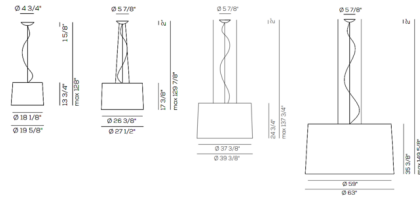

Description

The Velvet Acoustic LED Pendant features a cone shape shade covered in a flame-retardant Micro 2000 fabric made of polyester and cotton which has a suede appearance. Includes White or Warm White diffuser. NOTE: 19.63 and 27.5 inch width options not available with integrated LED module. Acoustic Performance: Equivalent Absorption Area, which reaches a maximum of 2.05, can reduce noise by up to 40%.

Shown in white / ice white shade / warm white diffuser

Specifications

COLOR Ice White Shade / Warm White Diffuser
 BODY FINISH White
 WATTAGE 95W
 DIMMER 0-10V
 DIMENSIONS 39.38"W x 24.75"H
 INTEGRATED LED MODULE 1 x LED/95W/120-277V LED
 COUNTRY OF ORIGIN Italy