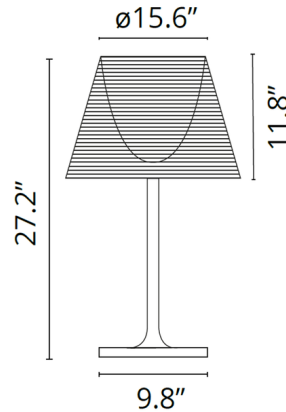

Description

KTribe T2 table lamp features a chrome-plated Zamak alloy finish and an inner white diffuser. Shade available in plisse cloth and polymethyl-methacrylate aluminized bronze, fume, and transparent. Features electronic dimmer wired on cord for 0-100 percent light adjustment.

Shown in chrome / transparent

Specifications

COLOR	Transparent
BODY FINISH	Chrome
WATTAGE	150W
DIMMER	Included
DIMENSIONS	15.6"W x 27.2"H
BULB NOT INCLUDED	1 x BT15/Medium (E26)/150W/120V Halogen
COUNTRY OF ORIGIN	Italy