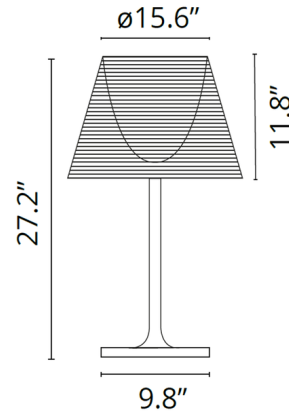

Description

KTribe T2 table lamp features a chrome-plated Zamak alloy finish and an inner white diffuser. Shade available in plisse cloth and polymethyl-methacrylate aluminized bronze, fume, and transparent. Features electronic dimmer wired on cord for 0-100 percent light adjustment.

Shown in chrome / transparent

Specifications

COLOR	Transparent
BODY FINISH	Chrome
WATTAGE	150W
DIMMER	Included
DIMENSIONS	15.6"W x 27.2"H
BULB NOT INCLUDED	1 x BT15/Medium (E26)/150W/120V Halogen
COUNTRY OF ORIGIN	Italy