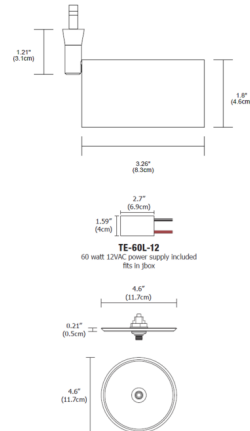

Shown in satin nickel

CLICK TO VIEW PRODUCT

Notes: