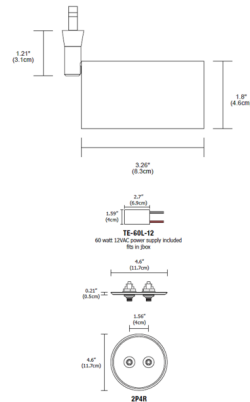

By PureEdge Lighting

Description

Piston 2 Light Monopoint with 4 Inch Round Canopy features a compact classic flat back cylindrical fixture that tilts 90 degrees vertically and 360 degrees horizontally. Machined from bullet aluminum with finish in white. 35 degree beam angle with 3000K color temperature. Includes two integrated 12 volt, 9 watt LED chips up to 517 lumens each. Includes a 4 inch round canopy with a 120 volt input, 12 volt output electronic low voltage power supply. Dimmable to 1 percent of flicker. Electronic low voltage dimming standard. Compatible with Lutron Diva, Lutron Skylark, and Legrand electronic low voltage dimmers, sold separately. Note: This is a discontinued model and limited to quantity on hand.

Specifications

COLOR	N/A
BODY FINISH	White
WATTAGE	18W
DIMMER	Low Voltage Electronic
DIMENSIONS	4.6"W x 1.21"H x 3.26"D
INTEGRATED LED MODULE	2 x LED/9W/12V LED

Technical Information

LAMP LIFE	50000 hours
BEAM ANGLE	35°
COLOR RENDERING	95 CRI
LAMP COLOR	3000K
LUMENS/WATT	114.89
LUMINOUS FLUX	1034 lumens

Shown in white

CLICK TO VIEW PRODUCT

Notes: