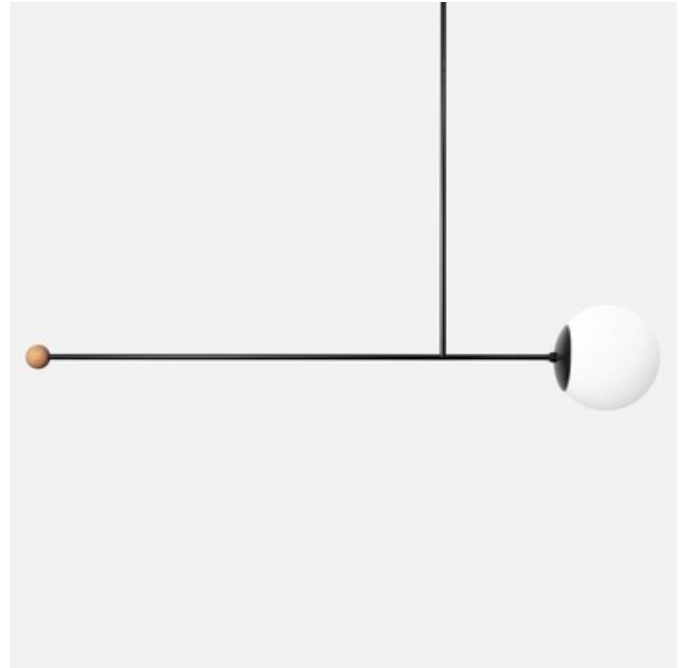

DESIGNER

Andrew Neyer

BRAND

Andrew Neyer

DESCRIPTION

The Astro Light Pendant offers a striking modern presence, featuring an asymmetrically balanced silhouette composed of a large satin glass globe holding a small wooden sphere in orbit. Available finished in Black or White. One 10 watt, 120 volt A-type medium base LED lamp included. Choice of 12, 18 24, or 36 inch down rod. UL listed. Made in Ohio.

Shown in: Black / White

SHADE COLOR	White
BODY FINISH	Black
WATTAGE	10W
DIMMER	Standard 120V
DIMENSIONS	51"W x 8"H
BULB INCLUDED	
LAMP	1 x A19/Medium (E26)/10W/120V LED

SPEC # ANA619890

COMPANY

PROJECT

FIXTURE TYPE