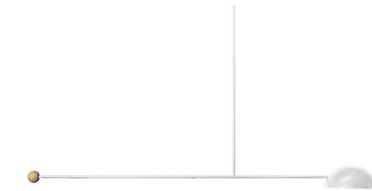

By Andrew Neyer

Description

The Astro Dome Pendant offers a striking modern presence, featuring an asymmetrically balanced silhouette composed of a metal dome holding a small wooden sphere in orbit. UL listed. Made in Ohio.

Shown in white

Specifications

COLOR	N/A
BODY FINISH	White
WATTAGE	40W
DIMMER	Standard 120V
DIMENSIONS	58"L x 3.7"H
BULB INCLUDED	1 x G16.5/Candelabra (E12)/40W/120V Incandescent
COUNTRY OF ORIGIN	United States