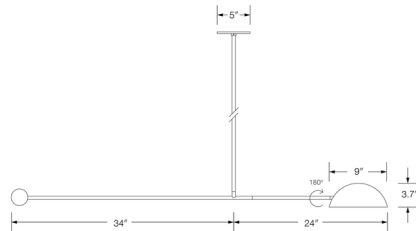

Shown in white

Specifications

COLOR	N/A
BODY FINISH	White
WATTAGE	40W
DIMMER	Standard 120V
DIMENSIONS	58"L x 3.7"H
BULB INCLUDED	1 x G16.5/Candelabra (E12)/40W/120V Incandescent
COUNTRY OF ORIGIN	United States