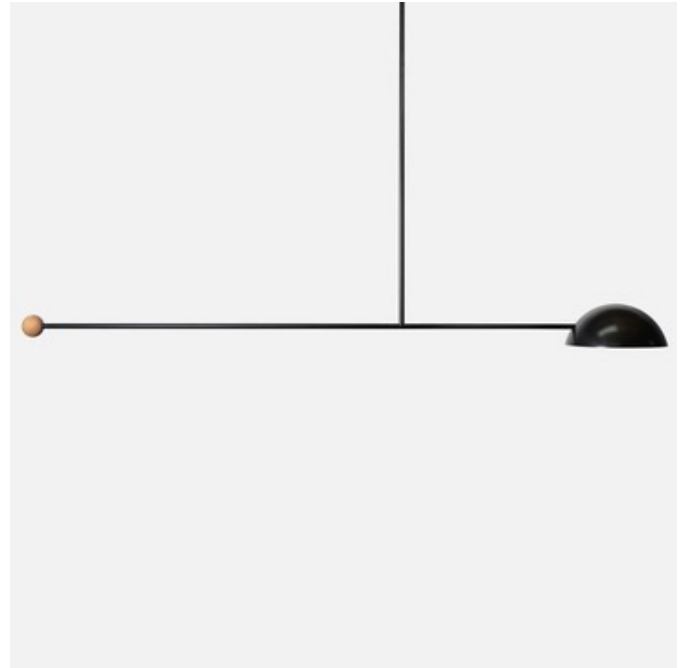

**BRAND**

Andrew Neyer

**DESCRIPTION**

The Astro Dome Pendant offers a striking modern presence, featuring an asymmetrically balanced silhouette composed of a metal dome holding a small wooden sphere in orbit. Available finished in Black or White. One 40 watt, 120 volt G16.5 base candelabra incandescent lamp included. Choice of 6, 12, 18, 24, 30, or 36 inch down rod. UL listed. Made in Ohio.

*Shown in: Black*

<b>SHADE COLOR</b>	N/A
<b>BODY FINISH</b>	Black
<b>WATTAGE</b>	40W
<b>DIMMER</b>	Standard 120V
<b>DIMENSIONS</b>	58"L x 3.7"H
<b>LAMP</b>	1 x G16.5/Candelabra (E12)/40W/120V Incandescent