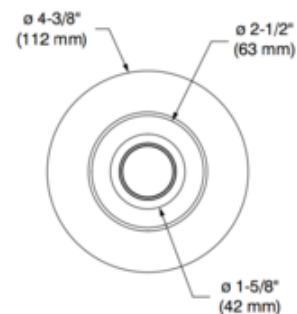

COMPANY	PROJECT	FIXTURE TYPE	APPROVED BY	DATE