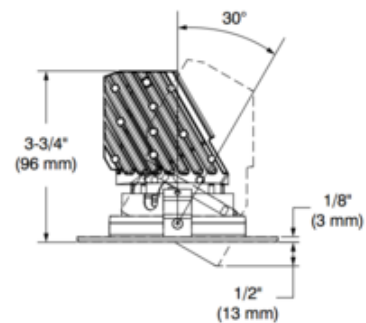

COMPANY	PROJECT	FIXTURE TYPE	APPROVED BY	DATE