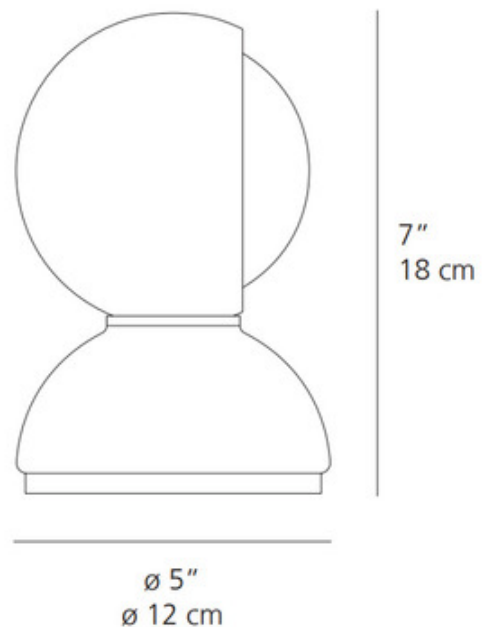

DESIGNER

Vico Magistretti

BRAND

Artemide

DESCRIPTION

An icon of Italian industrial design, the Eclisse Table Lamp can provide direct or diffused light. Inspired by a miner's lamp used by Jean Valjean in Les Misérables, the lamp is composed of a fixed outer shell and a moveable inner shell. Manipulation of the inner sphere creates the effect of an eclipse allowing the user to add bright light or subtract for a diffuse glow. Eclisse can also be wall mounted. Painted metal body available in Polished White or Polished Orange with On/Off switch on cord.

Shown in: Polished White

SHADE COLOR	N/A
BODY FINISH	Polished White
WATTAGE	25W
DIMMER	N/A
DIMENSIONS	5"W x 7"H
BULB NOT INCLUDED	
LAMP	1 x G16.5/Candelabra (E12)/25W/120V LED

SPEC #

ART62004

COMPANY

PROJECT