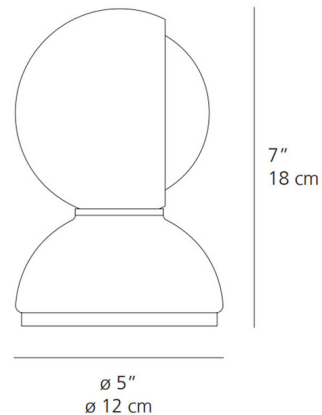

By Artemide

Description

Own a piece of design history with the Eclisse Table Lamp, an iconic representation of Italian industrial design that continues to captivate. Inspired by a miner's lamp, this lamp is a masterclass in interactive illumination. It is ingeniously composed of a fixed outer shell and a moveable inner shell. The magic happens as you manipulate this inner sphere, creating the effect of an eclipse, allowing you to either unleash bright, focused light or subtract it for a soft, diffused glow. This interactive element makes the Eclisse truly unique in its ability to control ambiance. The lamp's painted metal body is available in a crisp Polished White or a vibrant Polished Orange, adding a pop of contemporary or Midcentury Modern flair to any space. A convenient on/off switch is located on the cord. Remarkably versatile, the Eclisse can also be wall mounted, further extending its functional possibilities. Customers consistently rave about its clever design and playful interaction with light, making it a cherished item for collectors and design enthusiasts alike.

Specifications

COLOR	N/A
BODY FINISH	Polished White
WATTAGE	25W
DIMMER	N/A
DIMENSIONS	5"W x 7"H
BULB NOT INCLUDED	1 x G16.5/Candelabra (E12)/25W/120V LED
COUNTRY OF ORIGIN	Italy

Shown in polished white

CLICK TO VIEW PRODUCT