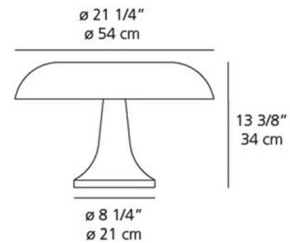

Shown in white

Specifications

COLOR	N/A
BODY FINISH	White
WATTAGE	100W
DIMMER	N/A
DIMENSIONS	21.25"W x 13.38"H
BULB NOT INCLUDED	4 x G16.5/Candelabra (E12)/25W/120V Incandescent
COUNTRY OF ORIGIN	Italy

CLICK TO VIEW PRODUCT