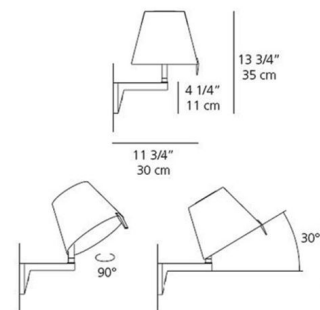

By Artemide

Description

Bring the adaptable elegance of the Melampo series to your walls with the Melampo Mini Wall Light. This charming fixture features a sophisticated satin fabric shade that casts a soft, inviting glow, complemented by a sleek painted aluminum stem. The true brilliance of this wall light lies in its adjustable diffuser, which offers remarkable flexibility: it can tilt a full 30 degrees and rotate an impressive 90 degrees, allowing you to precisely direct light for reading, highlighting artwork, or creating ambient wash. Customers consistently praise its beautiful diffused light and versatile adjustability. Ideal for bedside lighting, reading nooks, or as a stylish accent in hallways and living areas, the Melampo Mini Wall Light offers a blend of contemporary design with exceptional functional control.

Shown in grey

Specifications

COLOR	N/A
BODY FINISH	Grey
WATTAGE	5W
DIMMER	N/A
DIMENSIONS	9.06"W x 13.75"H x 11.75"D
BULB NOT INCLUDED	1 x B11/Candelabra (E12)/5W/120V LED
OTHER BULB OPTIONS	1 x B10/Candelabra (E12)/120V LED 1 x B10/Candelabra (E12)/60W/120V Incandescent
COUNTRY OF ORIGIN	Italy