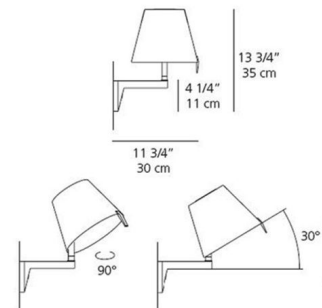

By Artemide

Description

Bring the adaptable elegance of the Melampo series to your walls with the Melampo Mini Wall Light. This charming fixture features a sophisticated satin fabric shade that casts a soft, inviting glow, complemented by a sleek painted aluminum stem. The true brilliance of this wall light lies in its adjustable diffuser, which offers remarkable flexibility: it can tilt a full 30 degrees and rotate an impressive 90 degrees, allowing you to precisely direct light for reading, highlighting artwork, or creating ambient wash. Customers consistently praise its beautiful diffused light and versatile adjustability. Ideal for bedside lighting, reading nooks, or as a stylish accent in hallways and living areas, the Melampo Mini Wall Light offers a blend of contemporary design with exceptional functional control.

Shown in grey

Specifications

COLOR	N/A
BODY FINISH	Grey
WATTAGE	5W
DIMMER	N/A
DIMENSIONS	9.06"W x 13.75"H x 11.75"D
BULB NOT INCLUDED	1 x B11/Candelabra (E12)/5W/120V LED
OTHER BULB OPTIONS	1 x B10/Candelabra (E12)/120V LED 1 x B10/Candelabra (E12)/60W/120V Incandescent
COUNTRY OF ORIGIN	Italy