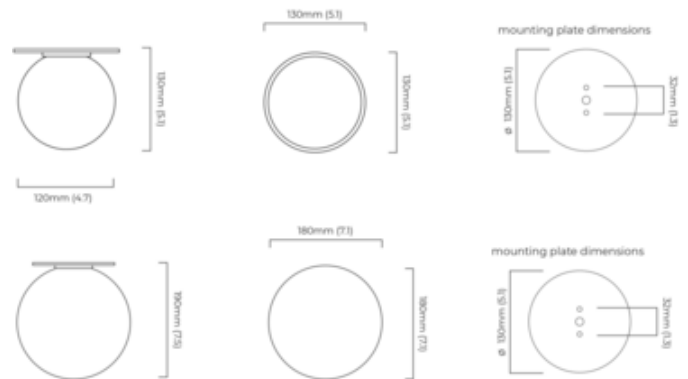

**BRAND**

CTO Lighting

**DESCRIPTION**

The Mezzo Wall / Ceiling Flush Mount offers a chic, minimalist Italian vibe to your space. A hand blown Opal glass globe shaped diffuser is complemented by a round canopy for a neat, geometric aesthetic. Suitable for damp locations. UL and CE listed. Made in England.

*Shown in: Satin Brass / Opal*

<b>SHADE COLOR</b>	Opal
<b>BODY FINISH</b>	Satin Brass
<b>WATTAGE</b>	25W
<b>DIMMER</b>	Standard 120V
<b>DIMENSIONS</b>	5.11"W x 5.11"H
<b>BULB NOT INCLUDED</b>	
<b>LAMP</b>	1 x JCD/G9/25W/120V Halogen 1 x JCD/G9/120V LED
<i>Technical Information</i>	
<b>PRODUCT DIMENSIONS</b>	Canopy: 5.1" diameter
<b>SPEC #</b>	CTO620227