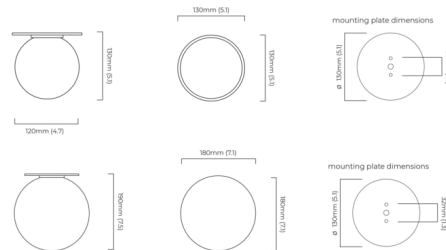

### Description

The Mezzo Wall / Ceiling Flush Mount offers a chic, minimalist Italian vibe to your space. A hand blown Opal glass globe shaped diffuser is complemented by a round canopy for a neat, geometric aesthetic. Suitable for damp locations. UL and CE listed. Made in England.

### Specifications

COLOR	Opal
BODY FINISH	Satin Brass
WATTAGE	25W
DIMMER	Standard 120V
DIMENSIONS	5.1"W x 5.1"H
BULB NOT INCLUDED	1 x JCD/G9/25W/120V Halogen
OTHER BULB OPTIONS	1 x JCD/G9/120V LED
COUNTRY OF ORIGIN	United Kingdom

### Technical Information

PRODUCT DIMENSIONS	Canopy: 5.1" diameter
--------------------	-----------------------

CLICK TO VIEW PRODUCT

Notes: