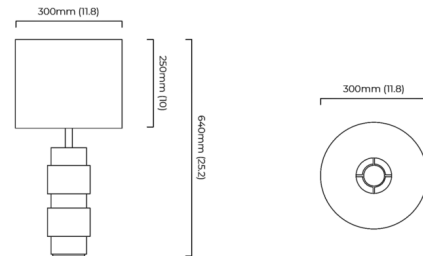

Description

The Ring Table Lamp draws inspiration from chiaroscuro, the effects of strong light and shadows, featuring a body composed of rings of differing size so the light emitted can highlight different aspects and create an overall dramatic, sculptural look. Inline dimmer switch. CE listed. Made in England.

Shown in satin brass / dove grey silk

Specifications

COLOR	Dove Grey Silk
BODY FINISH	Satin Brass
WATTAGE	8W
DIMMER	Included
DIMENSIONS	11.81"W x 25.19"H
BULB NOT INCLUDED	1 x A19/Medium (E26)/8W/120V LED
OTHER BULB OPTIONS	1 x A19/Medium (E26)/120V LED
COUNTRY OF ORIGIN	United Kingdom

Technical Information

PRODUCT DIMENSIONS	Cord: 78.7"
--------------------	-------------

CLICK TO VIEW PRODUCT

Notes: