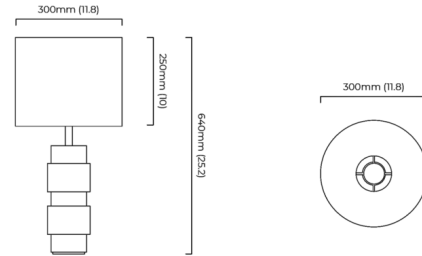

Description

The Ring Table Lamp draws inspiration from chiaroscuro, the effects of strong light and shadows, featuring a body composed of rings of differing size so the light emitted can highlight different aspects and create an overall dramatic, sculptural look. Inline dimmer switch. CE listed. Made in England.

Shown in satin brass / dove grey silk

Specifications

COLOR Dove Grey Silk
BODY FINISH Satin Brass
WATTAGE 8W
DIMMER Included
DIMENSIONS 11.81"W x 25.19"H
BULB NOT INCLUDED 1 x A19/Medium (E26)/8W/120V LED
OTHER BULB OPTIONS 1 x A19/Medium (E26)/120V LED
COUNTRY OF ORIGIN United Kingdom

Technical Information

PRODUCT DIMENSIONS Cord: 78.7"

CLICK TO VIEW PRODUCT

Notes: