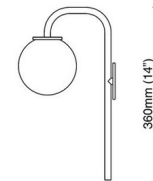

Lightology

lightology.com
866-954-4489
05-24-26

Project: _____

Company: _____

Location: _____ Fixture Type: _____

SPEC #: **CTO620237**

Approved On: _____ Approved By: _____

Big Bulb Opal Wall Light By CTO Lighting

Description

The Big Bulb Opal Wall Light offers a chic, modern look featuring a large hand blown Opal globe diffuser set into a long slender arm finished in Polished Brass or Polished Nickel. CE listed. Made in England.

Shown in polished nickel / opal

200mm (8")

Specifications

COLOR	Opal
BODY FINISH	Polished Nickel
WATTAGE	25W
DIMMER	Standard 120V
DIMENSIONS	8"W x 14"H x 5"D
BULB NOT INCLUDED	1 x JCD/G9/25W/120V Halogen
COUNTRY OF ORIGIN	United Kingdom