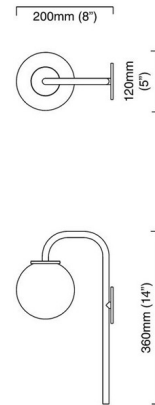

### Description

The Big Bulb Opal Wall Light offers a chic, modern look featuring a large hand blown Opal globe diffuser set into a long slender arm finished in Polished Brass or Polished Nickel. CE listed. Made in England.

### Specifications

COLOR	Opal
BODY FINISH	Polished Brass
WATTAGE	25W
DIMMER	Standard 120V
DIMENSIONS	8"W x 14"H x 5"D
BULB NOT INCLUDED	1 x JCD/G9/25W/120V Halogen
COUNTRY OF ORIGIN	United Kingdom

CLICK TO VIEW PRODUCT