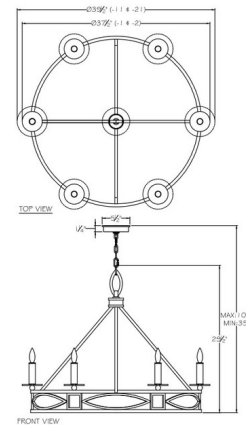

### Specifications

COLOR	N/A
BODY FINISH	Soft Gold
WATTAGE	30W
DIMMER	Standard 120V
DIMENSIONS	37.5"W x 29.5"H
BULB NOT INCLUDED	6 x B10/Candelabra (E12)/5W/120V LED
OTHER BULB OPTIONS	6 x B10/Candelabra (E12)/120V LED 6 x B10/Candelabra (E12)/60W/120V Incandescent
COUNTRY OF ORIGIN	United States

### Technical Information

PRODUCT DIMENSIONS	Adjustable Chain Length: 72"
--------------------	------------------------------

Shown in soft gold

CLICK TO VIEW PRODUCT

Notes: