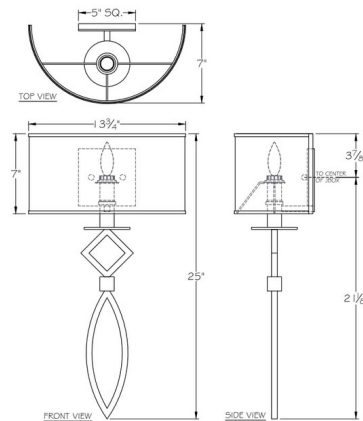

Lightology

lightology.com
866-954-4489
07-11-26

Project: _____
 Company: _____
 Location: _____ Fixture Type: _____
 SPEC #: **FAL620448**
 Approved On: _____ Approved By: _____

Cienfuegos Shade Wall Sconce By Fine Art Handcrafted Lighting

Shown in antique bronze / natural greige

Specifications

COLOR	Natural Greige
BODY FINISH	Antique Bronze
WATTAGE	5W
DIMMER	Standard 120V
DIMENSIONS	13.75"W x 25"H x 7"D
BULB NOT INCLUDED	1 x B10/Candelabra (E12)/5W/120V LED
COUNTRY OF ORIGIN	United States