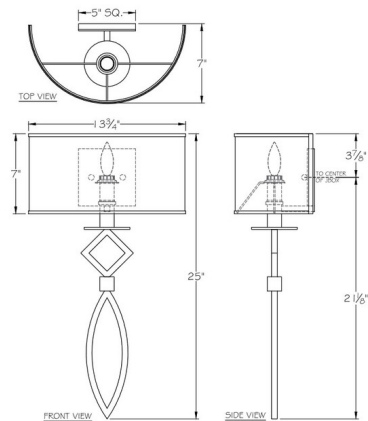

### Specifications

COLOR	Natural Greige
BODY FINISH	Antique Bronze
WATTAGE	5W
DIMMER	Standard 120V
DIMENSIONS	13.75"W x 25"H x 7"D
BULB NOT INCLUDED	1 x B10/Candelabra (E12)/5W/120V LED
COUNTRY OF ORIGIN	United States