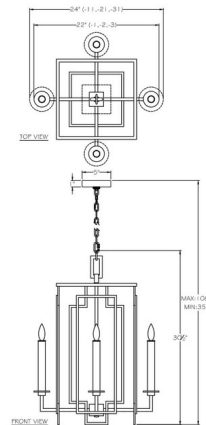

### Specifications

COLOR	N/A
BODY FINISH	Antique Bronze
WATTAGE	20W
DIMMER	Standard 120V
DIMENSIONS	22"W x 30.5"H
BULB NOT INCLUDED	4 x T6/Candelabra (E12)/5W/120V LED
OTHER BULB OPTIONS	4 x Edison Tube/Candelabra (E12)/120V LED
COUNTRY OF ORIGIN	United States

### Technical Information

PRODUCT DIMENSIONS	Adjustable Chain Length: 72"
--------------------	------------------------------

Shown in antique bronze

CLICK TO VIEW PRODUCT

Notes: