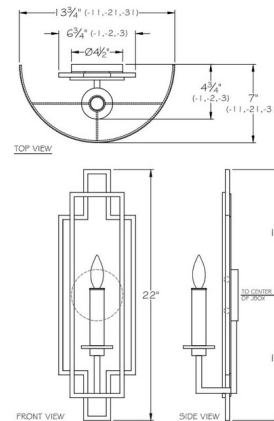

Shown in soft gold

Specifications

COLOR	N/A
BODY FINISH	Soft Gold
WATTAGE	60W
DIMMER	Standard 120V
DIMENSIONS	6.75"W x 22"H x 4.75"D
BULB NOT INCLUDED	1 x T6/Candelabra (E12)/60W/120V Incandescent
OTHER BULB OPTIONS	1 x Edison Tube/Candelabra (E12)/120V LED
COUNTRY OF ORIGIN	United States