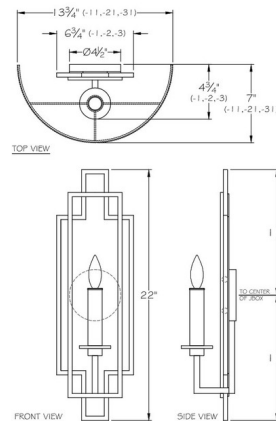

Shown in soft gold