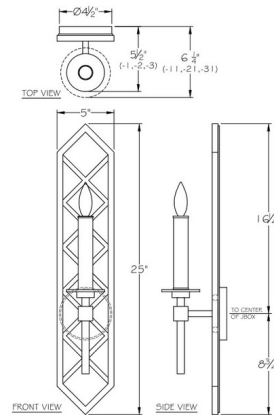

Lightology

lightology.com
866-954-4489
04-25-26

Project: _____
 Company: _____
 Location: _____ Fixture Type: _____
 SPEC #: **FAL620502**
 Approved On: _____ Approved By: _____

Cienfuegos Bar Wall Sconce By Fine Art Handcrafted Lighting

Shown in weathered greige patina

Specifications

COLOR	N/A
BODY FINISH	Weathered Greige Patina
WATTAGE	5W
DIMMER	Standard 120V
DIMENSIONS	5"W x 25"H x 5.5"D
BULB NOT INCLUDED	1 x B10/Candelabra (E12)/5W/120V LED
OTHER BULB OPTIONS	1 x B10/Candelabra (E12)/120V LED 1 x B10/Candelabra (E12)/60W/120V Incandescent
COUNTRY OF ORIGIN	United States