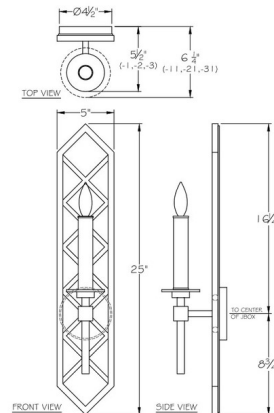

Lightology

lightology.com
866-954-4489
07-11-26

Project: _____
 Company: _____
 Location: _____ Fixture Type: _____
 SPEC #: **FAL620502**
 Approved On: _____ Approved By: _____

Cienfuegos Bar Wall Sconce By Fine Art Handcrafted Lighting

Shown in weathered greige patina

Specifications

COLOR	N/A
BODY FINISH	Weathered Greige Patina
WATTAGE	5W
DIMMER	Standard 120V
DIMENSIONS	5"W x 25"H x 5.5"D
BULB NOT INCLUDED	1 x B10/Candelabra (E12)/5W/120V LED
OTHER BULB OPTIONS	1 x B10/Candelabra (E12)/120V LED 1 x B10/Candelabra (E12)/60W/120V Incandescent
COUNTRY OF ORIGIN	United States