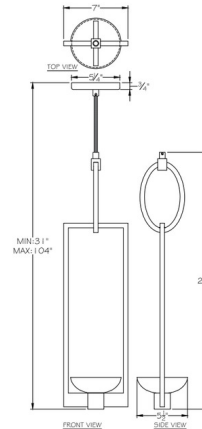

Description

The Delphi Pendant draws inspiration from the myths and legends of the Oracle of Delphi, featuring a hand formed glass basin shade set into an open rectangular frame to create a silhouette that emphasizes purity, and connected to an oval frame for added intrigue. Canopy: 5.25 inch diameter. Available with or without a downlight.

Specifications

COLOR	N/A
BODY FINISH	Gold Leaf
WATTAGE	8W
DIMMER	Low Voltage Electronic
DIMENSIONS	7"W x 28"H
INTEGRATED LED MODULE	1 x LED/8W/120V LED
COUNTRY OF ORIGIN	United States

Technical Information

PRODUCT DIMENSIONS	Adjustable Min/Max Overall Height: 31" - 104"
LUMENS/WATT	75.00
LUMINOUS FLUX	600 lumens

Shown in gold leaf

CLICK TO VIEW PRODUCT

Notes: