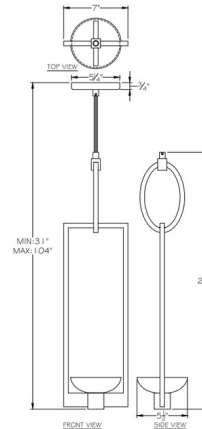

### Description

The Delphi Pendant draws inspiration from the myths and legends of the Oracle of Delphi, featuring a hand formed glass basin shade set into an open rectangular frame to create a silhouette that emphasizes purity, and connected to an oval frame for added intrigue. Canopy: 5.25 inch diameter. Available with or without a downlight.

### Specifications

COLOR	N/A
BODY FINISH	Gold Leaf
WATTAGE	8W
DIMMER	Low Voltage Electronic
DIMENSIONS	7"W x 28"H
INTEGRATED LED MODULE	1 x LED/8W/120V LED
COUNTRY OF ORIGIN	United States

### Technical Information

PRODUCT DIMENSIONS	Adjustable Min/Max Overall Height: 31" - 104"
LUMENS/WATT	75.00
LUMINOUS FLUX	600 lumens

Shown in gold leaf

CLICK TO VIEW PRODUCT

Notes: