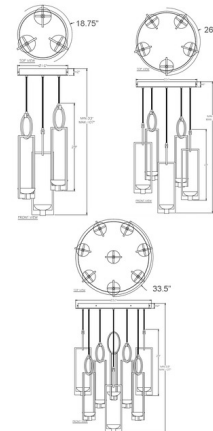

Specifications

COLOR N/A
 BODY FINISH Silver Leaf
 WATTAGE 24W
 DIMMER Low Voltage Electronic
 DIMENSIONS 18.75"W x 28"H
 INTEGRATED LED MODULE 3 x LED/8W/120V LED
 COUNTRY OF ORIGIN United States

Technical Information

PRODUCT DIMENSIONS Adjustable Min/Max Overall Height: 33" - 107"
 LUMENS/WATT 225.00
 LUMINOUS FLUX 1800 lumens

Shown in silver leaf

CLICK TO VIEW PRODUCT

Notes: