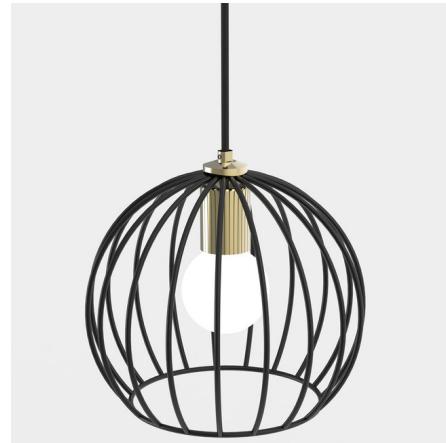

Lightology

lightology.com
866-954-4489
04-07-26

Project: _____

Company: _____

Location: _____ Fixture Type: _____

SPEC #: **IAC620699**

Approved On: _____ Approved By: _____

Revati Pendant - Floor Model

By Iacoli & McAllister

Description

The Revati Pendant can bring conversation and style to your space. Revati, refers to Zeta Piscium, a star on the edge of the Pieces zodiac constellation. Features a single light pendant that is constructed of powder coated finish in Black with Brass accents and hangs from a nine foot adjustable cord. Fixtures includes a 40 watt Globe bulb, but can take up to 100 watts. If 100 watt bulb is used a dimmer is recommended. Handmade in the USA. UL listed. This is a discontinued model and limited to quantity on hand.

Shown in black / black

Specifications

COLOR	Black
BODY FINISH	Black
WATTAGE	40W
DIMMER	Standard 120V
DIMENSIONS	8.5"W x 10.5"H
BULB INCLUDED	1 x G25/Medium (E26)/40W/120V Incandescent
COUNTRY OF ORIGIN	United States