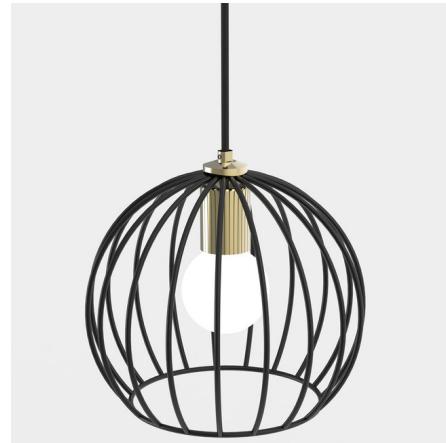

# Lightology

lightology.com  
866-954-4489  
07-11-26

Project: \_\_\_\_\_

Company: \_\_\_\_\_

Location: \_\_\_\_\_ Fixture Type: \_\_\_\_\_

SPEC #: **IAC620699**

Approved On: \_\_\_\_\_ Approved By: \_\_\_\_\_

## Revati Pendant - Floor Model

By Iacoli & McAllister

### Description

The Revati Pendant can bring conversation and style to your space. Revati, refers to Zeta Piscium, a star on the edge of the Pieces zodiac constellation. Features a single light pendant that is constructed of powder coated finish in Black with Brass accents and hangs from a nine foot adjustable cord. Fixtures includes a 40 watt Globe bulb, but can take up to 100 watts. If 100 watt bulb is used a dimmer is recommended. Handmade in the USA. UL listed. This is a discontinued model and limited to quantity on hand.

### Specifications

COLOR . . . . . Black  
BODY FINISH . . . . . Black  
WATTAGE . . . . . 40W  
DIMMER . . . . . Standard 120V  
DIMENSIONS . . . . . 8.5"W x 10.5"H  
BULB INCLUDED . . . . . 1 x G25/Medium (E26)/40W/120V Incandescent  
COUNTRY OF ORIGIN . . . . . United States