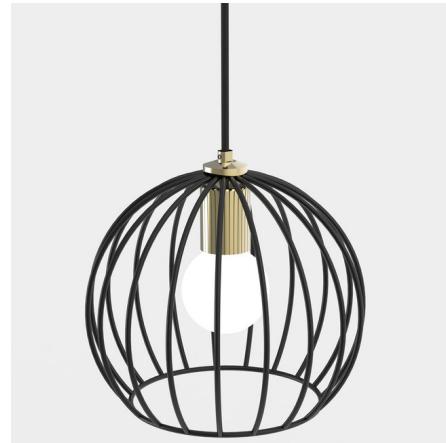

Lightology

lightology.com
866-954-4489
05-24-26

Project: _____

Company: _____

Location: _____ Fixture Type: _____

SPEC #: **IAC620699**

Approved On: _____ Approved By: _____

Revati Pendant - Floor Model

By Iacoli & McAllister

Description

The Revati Pendant can bring conversation and style to your space. Revati, refers to Zeta Piscium, a star on the edge of the Pieces zodiac constellation. Features a single light pendant that is constructed of powder coated finish in Black with Brass accents and hangs from a nine foot adjustable cord. Fixtures includes a 40 watt Globe bulb, but can take up to 100 watts. If 100 watt bulb is used a dimmer is recommended. Handmade in the USA. UL listed. This is a discontinued model and limited to quantity on hand.

Shown in black / black

Specifications

COLOR	Black
BODY FINISH	Black
WATTAGE	40W
DIMMER	Standard 120V
DIMENSIONS	8.5"W x 10.5"H
BULB INCLUDED	1 x G25/Medium (E26)/40W/120V Incandescent
COUNTRY OF ORIGIN	United States