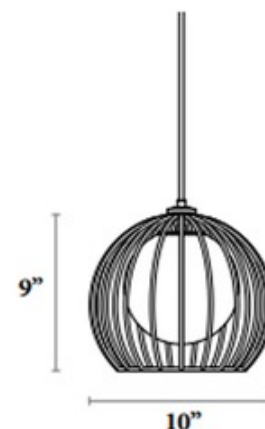

Technical Information

PRODUCT DIMENSIONS	Cable Length: 108"

SPEC #	IAC620705

COMPANY

PROJECT

FIXTURE TYPE

APPROVED BY

DATE