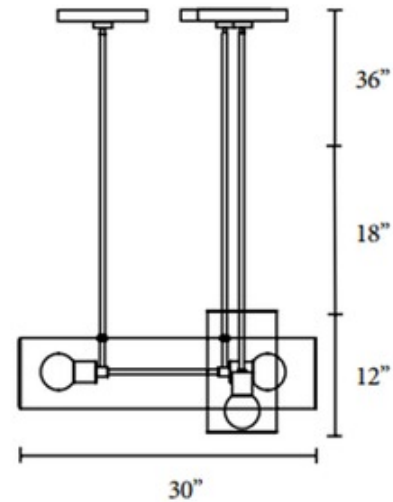

**BRAND**

Iacoli & McAllister

**DESCRIPTION**

The Nunki No.6 Pendant offers a contemporary look that features two round glass cylinder shades in a unique configuration. Available in Blush or Smoke glass with Brass finish and 36 inch adjustable Brass stems. Handmade in the USA. UL listed.

<b>SHADE COLOR</b>	Pink
<b>BODY FINISH</b>	Brass
<b>WATTAGE</b>	120W
<b>DIMMER</b>	Standard 120V
<b>DIMENSIONS</b>	36"L x 30"W x 7"H
<b>BULB INCLUDED</b>	
<b>LAMP</b>	3 x G25/Medium (E26)/40W/120V Incandescent