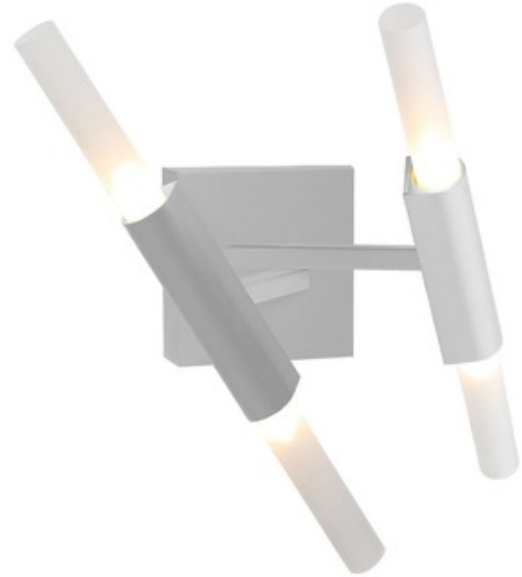

BRAND

Avenue Lighting

DESCRIPTION

The San Vicente Wall Sconce offers a striking look featuring tubular acrylic diffusers that can be adjusted to suit your preferences. Finished in Matte Chrome, Brushed Brass, Polished Nickel, or Dark Bronze finishes. UL listed.

SHADE COLOR	N/A
BODY FINISH	Matte Chrome
WATTAGE	12W
DIMMER	Low Voltage Electronic
DIMENSIONS	13.5"W x 9.75"H x 8.5"D
BULB INCLUDED	
LAMP	4 x JCD/G9/3W/120V LED

Technical Information

LUMINOUS FLUX	1120 lumens
LUMENS/WATT	373.33
LAMP COLOR	3000K
COLOR RENDERING	80 CRI
LAMP LIFE	50000 hours