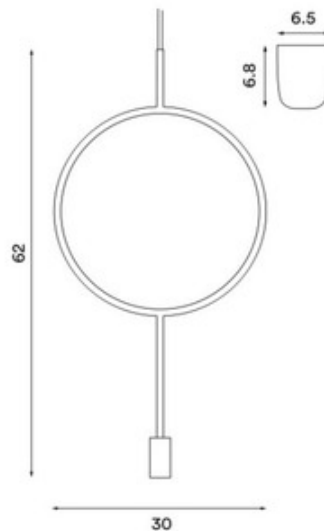

Circle Pendant

Description:

The Circle Pendant, designed by Hannakaisa Pekkala, features a minimal, yet graphic design that is sure to catch the eye with its thin suspended Circle silhouette that bears a single light below. Finished in Dark Grey. Striking as a single fixture but may be hung in multiples for a unique composition. CE and cUL listed.

Shown in: Dark Grey

List Price: \$481.25
 Our Price: \$385.00

Shade Color: N/A
 Body Finish: Dark Grey
 Lamp: 1 x G16.5/Candelabra (E12)/40W/120V Incandescent
 1 x G16.5/Candelabra (E12)/120V LED
 Wattage: 40W
 Dimmer: Incandescent
 Dimensions: 72"L x 11.75"W x 24.5"H

Product Number: GLB620767			
Company:		Fixture Type:	Date: Dec 14, 2019
Project:		Approved By:	

Fax: (773) 883-6131

Phone: 866-954-4489

Address: 1718 W. Fullerton Ave. Chicago IL 60614

www.Lightology.com