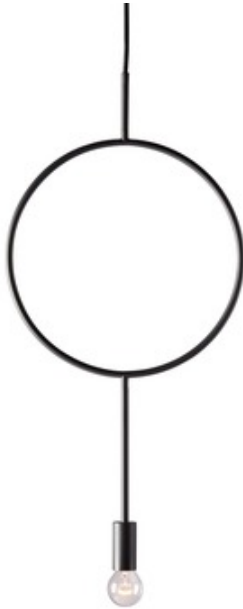

Circle Pendant

Description:

The Circle Pendant, designed by Hannakaisa Pekkala, features a minimal, yet graphic design that is sure to catch the eye with its thin suspended Circle silhouette that bears a single light below. Finished in Dark Grey. Striking as a single fixture but may be hung in multiples for a unique composition. CE and cUL listed.

Shown in: Dark Grey

List Price: \$481.25
 Our Price: \$385.00

Shade Color: N/A
 Body Finish: Dark Grey
 Lamp: 1 x G16.5/Candelabra (E12)/40W/120V Incandescent
 1 x G16.5/Candelabra (E12)/120V LED
 Wattage: 40W
 Dimmer: Incandescent
 Dimensions: 72"L x 11.75"W x 24.5"H

Product Number: GLB620767			
Company:		Fixture Type:	Date: Dec 14, 2019
Project:		Approved By:	

Fax: (773) 883-6131

Phone: 866-954-4489

Address: 1718 W. Fullerton Ave. Chicago IL 60614

www.Lightology.com