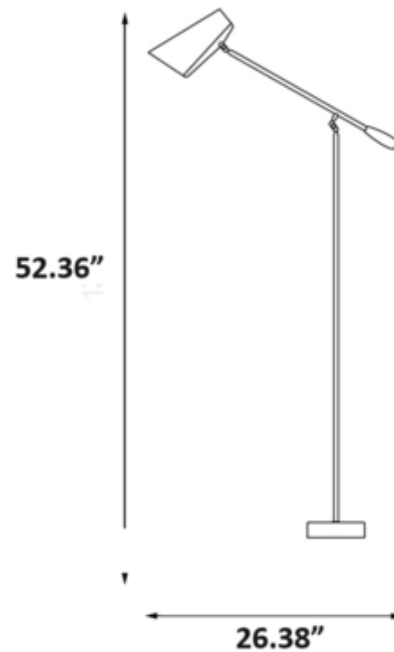

BRAND

Northern

DESCRIPTION

The Birdy Floor Lamp, originally designed by Birger Dahl in 1952, offers classic mid-century modern style that is preserved in the silhouette featuring an a slim adjustable arm that bears a slightly conical shaped shade. Available finished in Black with a Brass body, or White or Gray with a Steel body. In-line on/off switch. CE and cUL listed.

SHADE COLOR	N/A
BODY FINISH	Black / Brass
WATTAGE	11W
DIMMER	N/A
DIMENSIONS	26.38"W x 52.36"H
BULB NOT INCLUDED	
LAMP	1 x A19/Medium (E26)/11W/120V LED

SPEC # NRT620770

COMPANY

PROJECT

FIXTURE TYPE

APPROVED BY