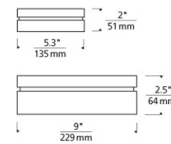

CLICK TO VIEW PRODUCT

Notes: