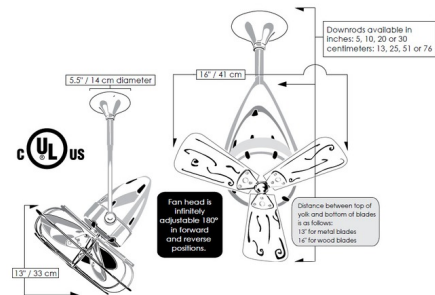

### Description

The Matthews-Gerbar Jarold Directional Metal Ceiling Fan is both unique and versatile, whose head can be infinitely positioned in a 180 degree arc, forward and reverse, to provide maximum, directional airflow. Bianca can be hung in small, awkward spaces or in front of HVAC ducts to make more efficient the heating, ventilation or air conditioning of any room. Available in a variety of finishes with matching metal safety cage. Features a 31 degree blade pitch and 13 inch diameter head. Includes a flat ceiling canopy, one 10 inch downrod, and a 3 speed Decora-style wall control in White. Not compatible with vaulted ceiling canopy. UL and cUL listed. Limited lifetime warranty.

### Specifications

BLADE COLOR	.....	N/A
BODY FINISH	.....	Polished Chrome
WATTAGE	.....	N/A
DIMMER	.....	N/A
DIMENSIONS	.....	13"W x 23"H
BULB	.....	N/A
COUNTRY OF ORIGIN	.....	Brazil

CLICK TO VIEW PRODUCT