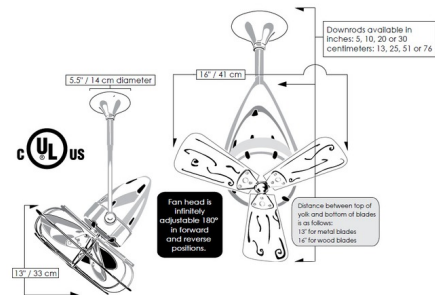

Lightology

lightology.com
866-954-4489
04-23-26

Project: _____

Company: _____

Location: _____ Fixture Type: _____

SPEC #: **MWG620825**

Approved On: _____ Approved By: _____

Jarold Directional Metal Ceiling Fan By Matthews Fan Company

Description

The Matthews-Gerbar Jarold Directional Metal Ceiling Fan is both unique and versatile, whose head can be infinitely positioned in a 180 degree arc, forward and reverse, to provide maximum, directional airflow. Bianca can be hung in small, awkward spaces or in front of HVAC ducts to make more efficient the heating, ventilation or air conditioning of any room. Available in a variety of finishes with matching metal safety cage. Features a 31 degree blade pitch and 13 inch diameter head. Includes a flat ceiling canopy, one 10 inch downrod, and a 3 speed Decora-style wall control in White. Not compatible with vaulted ceiling canopy. UL and cUL listed. Limited lifetime warranty.

Shown in polished chrome

Specifications

BLADE COLOR	N/A
BODY FINISH	Polished Chrome
WATTAGE	N/A
DIMMER	N/A
DIMENSIONS	13"W x 23"H
BULB	N/A
COUNTRY OF ORIGIN	Brazil

CLICK TO VIEW PRODUCT

Notes: