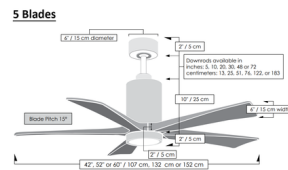

Lightology

lightology.com
866-954-4489
05-24-26

Project: _____
Company: _____
Location: _____ Fixture Type: _____
SPEC #: **MWG620922**
Approved On: _____ Approved By: _____

Patricia Ceiling Fan With Light By Matthews Fan Company

Description

With an elongated cylindrical body and sleek flared solid wood blades, the Atlas Fan Patricia Ceiling Fan with Light offers simple, refined style for residential and commercial applications. Equipped with an LED light and DC motor, the fan maintains energy efficiency while delivering ambient illumination and powerful yet quiet airflow. A hand-held remote control and wall control are included, both able to set 6 speeds, motor on/off, forward and reverse, light on/off and dimming. A cap matching the housing finish is included for no-light use. Other optional accessories are sold separately.

Specifications

BLADE COLOR	Barn Wood Tone
BODY FINISH	Brushed Nickel
WATTAGE	16W
DIMMER	Included
DIMENSIONS	42"W x 24"H
INTEGRATED LED MODULE	1 x LED/16W/120V LED
COUNTRY OF ORIGIN	China

Technical Information

LAMP LIFE	60000 hours
COLOR RENDERING	90 CRI
LAMP COLOR	3075K
LUMENS/WATT	43.13
LUMINOUS FLUX	690 lumens

Notes:

Shown in brushed nickel / barn wood tone

CLICK TO VIEW PRODUCT