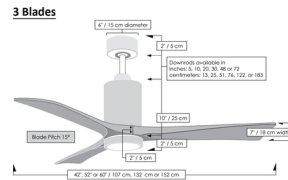

Shown in brushed nickel / barn wood tone