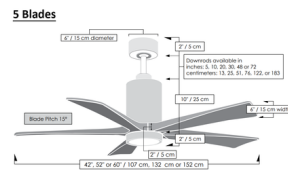

Lightology

lightology.com
866-954-4489
04-13-26

Project: _____
Company: _____
Location: _____ Fixture Type: _____
SPEC #: **MWG620923**
Approved On: _____ Approved By: _____

Patricia Ceiling Fan With Light By Matthews Fan Company

Description

With an elongated cylindrical body and sleek flared solid wood blades, the Atlas Fan Patricia Ceiling Fan with Light offers simple, refined style for residential and commercial applications. Equipped with an LED light and DC motor, the fan maintains energy efficiency while delivering ambient illumination and powerful yet quiet airflow. A hand-held remote control and wall control are included, both able to set 6 speeds, motor on/off, forward and reverse, light on/off and dimming. A cap matching the housing finish is included for no-light use. Other optional accessories are sold separately.

Specifications

BLADE COLOR	Barn Wood Tone
BODY FINISH	Textured Bronze
WATTAGE	16W
DIMMER	Included
DIMENSIONS	42"W x 24"H
INTEGRATED LED MODULE	1 x LED/16W/120V LED
COUNTRY OF ORIGIN	China

Technical Information

LAMP LIFE	60000 hours
COLOR RENDERING	90 CRI
LAMP COLOR	3075K
LUMENS/WATT	43.13
LUMINOUS FLUX	690 lumens

Shown in textured bronze / barn wood tone

CLICK TO VIEW PRODUCT

Notes: