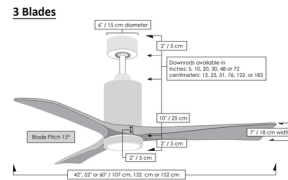

Shown in textured bronze / barn wood tone