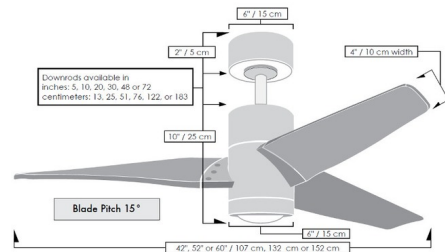

CLICK TO VIEW PRODUCT

Notes: