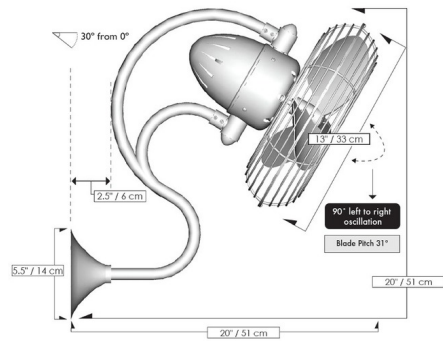

Description

The Atlas Fan/Melody Wall Fan is an oscillating, 3-speed wall mounted fan providing maximum multi-directional airflow. It can be mounted in small, awkward spaces or in front of HVAC ducts to make more efficient the heating, ventilation, or air conditioning of any room. Constructed of cast aluminum and heavy stamped steel. Includes a 3-speed Decora-style wall control in White. Limited lifetime warranty. Optional 3 speed RF remote control sold separately. Note: The remote control receiver will not fit behind the wall canopy. A clever electrician will need to hide the receiver in wall or ceiling according to code.

Shown in textured bronze

Specifications

BLADE COLOR	N/A
BODY FINISH	Textured Bronze
WATTAGE	N/A
DIMMER	N/A
DIMENSIONS	13"W x 20"H x 20"D
BULB	N/A
COUNTRY OF ORIGIN	China

CLICK TO VIEW PRODUCT

Notes: