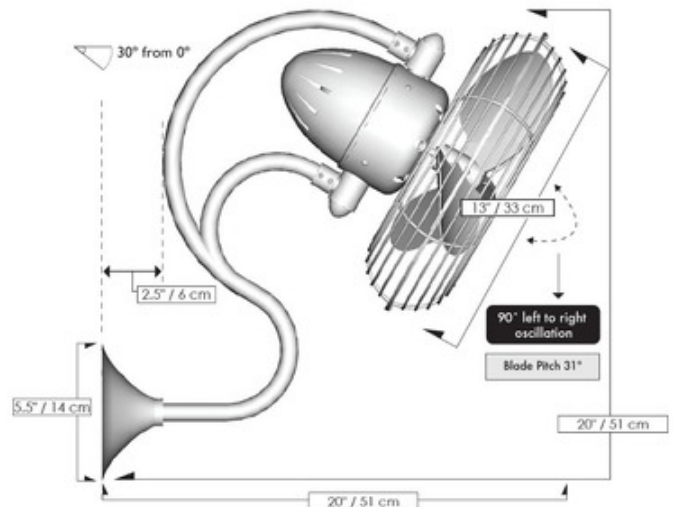

BRAND

Matthews Fan Company

DESCRIPTION

Melody Wall Fan is an oscillating, 3-speed wall mounted fan providing maximum multi-directional airflow. It can be mounted in small, awkward spaces or in front of HVAC ducts to make more efficient the heating, ventilation, or air conditioning of any room. Constructed of cast aluminum and heavy stamped steel. Available in Matte Black, Chrome or Textured Bronze. Includes a 3-speed Decora-style wall control in White. ETL listed. Suitable for damp locations. Limited lifetime warranty. Optional 3 speed RF remote control sold separately.

Shown in: Textured Bronze

SHADE COLOR	N/A
BODY FINISH	Textured Bronze
WATTAGE	N/A
DIMMER	N/A
DIMENSIONS	13"W x 20"H x 20"D
LAMP	N/A

ITEM NUMBER MWG620961

COMPANY	PROJECT	FIXTURE TYPE	APPROVED BY	DATE