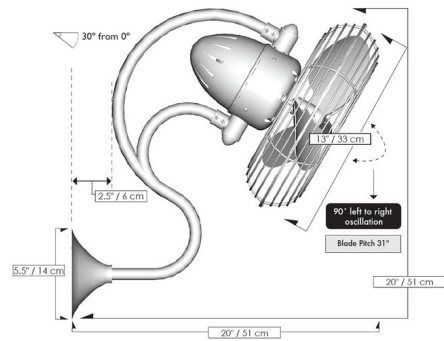

Description

The Atlas Fan/Melody Wall Fan is an oscillating, 3-speed wall mounted fan providing maximum multi-directional airflow. It can be mounted in small, awkward spaces or in front of HVAC ducts to make more efficient the heating, ventilation, or air conditioning of any room. Constructed of cast aluminum and heavy stamped steel. Includes a 3-speed Decora-style wall control in White. Limited lifetime warranty. Optional 3 speed RF remote control sold separately. Note: The remote control receiver will not fit behind the wall canopy. A clever electrician will need to hide the receiver in wall or ceiling according to code.

Shown in textured bronze

Specifications

BLADE COLOR	N/A
BODY FINISH	Textured Bronze
WATTAGE	N/A
DIMMER	N/A
DIMENSIONS	13"W x 20"H x 20"D
BULB	N/A
COUNTRY OF ORIGIN	China

CLICK TO VIEW PRODUCT

Notes: