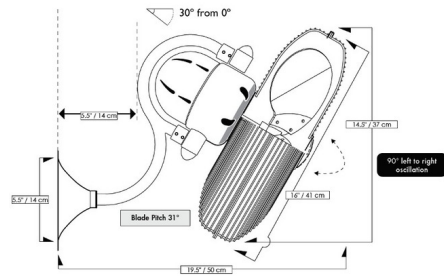

### Description

The Atlas Fan/Laura Wall Fan is compact and powerful. The whisper quiet 3 speed DC motor oscillates left to right 90 degrees, providing air to the whole room. Features a 15 inch blade span with a 31 degree pitch. Includes a 3 speed RF hand held remote control in Black. UL listed. Damp location rated for use in covered porches, patios and sunrooms. Limited lifetime motor warranty.

### Specifications

BLADE COLOR	N/A
BODY FINISH	Brushed Nickel
WATTAGE	N/A
DIMMER	N/A
DIMENSIONS	16"W x 14.5"H x 19.5"D
BULB	N/A
COUNTRY OF ORIGIN	China

CLICK TO VIEW PRODUCT

Notes: