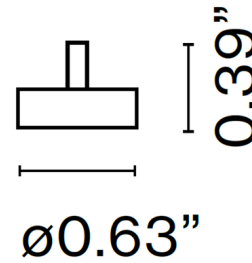

By Marset

Description

Bicoca Magnet Accessory is a powerful magnet that can be affixed to the bottom of the fixture, allowing you to place it to metal surfaces, even vertical walls, defying gravity. For use with Bicoca Table Lamps, sold separately.

Shown in black

Specifications

COLOR	N/A
BODY FINISH	Black
WATTAGE	N/A
DIMMER	N/A
DIMENSIONS	0.63"W x 0.39"H
BULB	N/A
COUNTRY OF ORIGIN	Spain

CLICK TO VIEW PRODUCT

Notes: