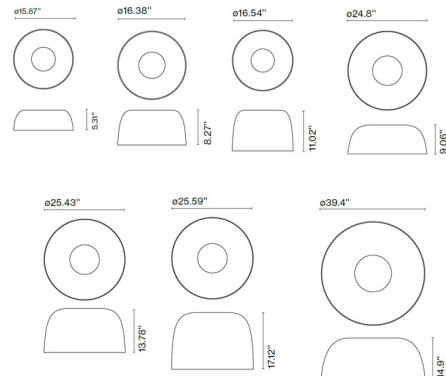

### Specifications

COLOR . . . . . White  
 BODY FINISH . . . . . Black  
 WATTAGE . . . . . 26W  
 DIMMER . . . . . 0-10V  
 DIMENSIONS . . . . . 24.8"W x 9.06"H  
 INTEGRATED LED MODULE . . . . . 1 x LED/26W/120-277V LED  
 COUNTRY OF ORIGIN . . . . . Spain

### Technical Information

LAMP COLOR . . . . . 2700K  
 LUMENS/WATT . . . . . 70.88  
 LUMINOUS FLUX . . . . . 1843 lumens

Shown in black / white

CLICK TO VIEW PRODUCT

Notes: