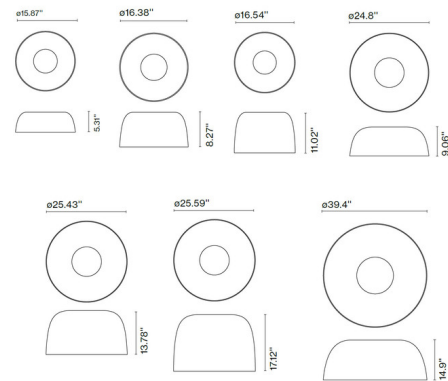

Specifications

COLOR White
 BODY FINISH Black
 WATTAGE 26W
 DIMMER 0-10V
 DIMENSIONS 24.8"W x 9.06"H
 INTEGRATED LED MODULE 1 x LED/26W/120-277V LED
 COUNTRY OF ORIGIN Spain

Technical Information

LAMP COLOR 2700K
 LUMENS/WATT 70.88
 LUMINOUS FLUX 1843 lumens

Shown in black / white

CLICK TO VIEW PRODUCT

Notes: