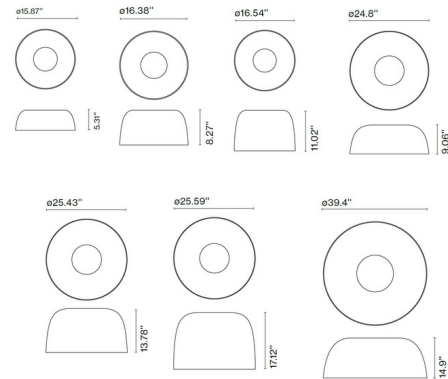

Specifications

COLOR Grey
 BODY FINISH Black
 WATTAGE 26W
 DIMMER 0-10V
 DIMENSIONS 24.8"W x 9.06"H
 INTEGRATED LED MODULE 1 x LED/26W/120-277V LED
 COUNTRY OF ORIGIN Spain

Technical Information

LAMP COLOR 2700K
 LUMENS/WATT 70.88
 LUMINOUS FLUX 1843 lumens

Shown in black / grey

CLICK TO VIEW PRODUCT

Notes: