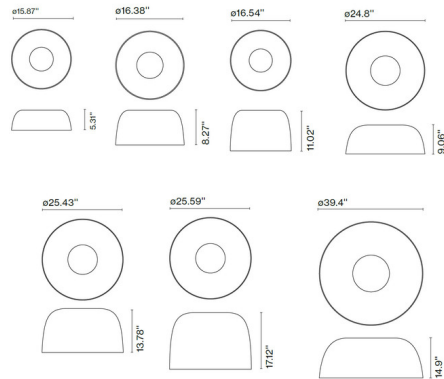

Specifications

COLOR Red
 BODY FINISH Black
 WATTAGE 26W
 DIMMER 0-10V
 DIMENSIONS 24.8"W x 9.06"H
 INTEGRATED LED MODULE 1 x LED/26W/120-277V LED
 COUNTRY OF ORIGIN Spain

Technical Information

LAMP COLOR 2700K
 LUMENS/WATT 70.88
 LUMINOUS FLUX 1843 lumens

Shown in black / red

CLICK TO VIEW PRODUCT

Notes: