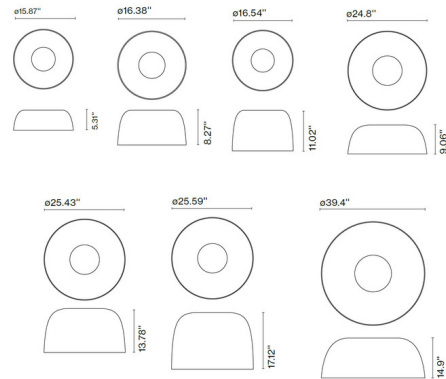

Shown in black / blue sky

CLICK TO VIEW PRODUCT

Notes: