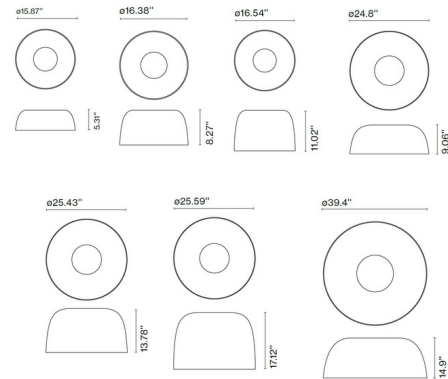

Specifications

COLOR White
 BODY FINISH Black
 WATTAGE 26W
 DIMMER 0-10V
 DIMENSIONS 25.43"W x 13.78"H
 INTEGRATED LED MODULE 1 x LED/26W/120-277V LED
 COUNTRY OF ORIGIN Spain

Technical Information

LAMP COLOR 2700K
 LUMENS/WATT 70.92
 LUMINOUS FLUX 1844 lumens

Shown in black / white

CLICK TO VIEW PRODUCT

Notes: