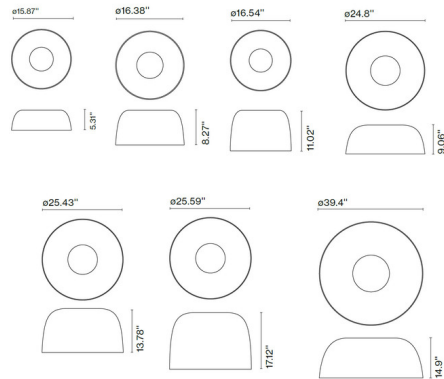

### Specifications

COLOR . . . . . Grey  
 BODY FINISH . . . . . Black  
 WATTAGE . . . . . 26W  
 DIMMER . . . . . 0-10V  
 DIMENSIONS . . . . . 25.43"W x 13.78"H  
 INTEGRATED LED MODULE . . . . . 1 x LED/26W/120-277V LED  
 COUNTRY OF ORIGIN . . . . . Spain

### Technical Information

LAMP COLOR . . . . . 2700K  
 LUMENS/WATT . . . . . 70.92  
 LUMINOUS FLUX . . . . . 1844 lumens

Shown in black / grey

CLICK TO VIEW PRODUCT

Notes: